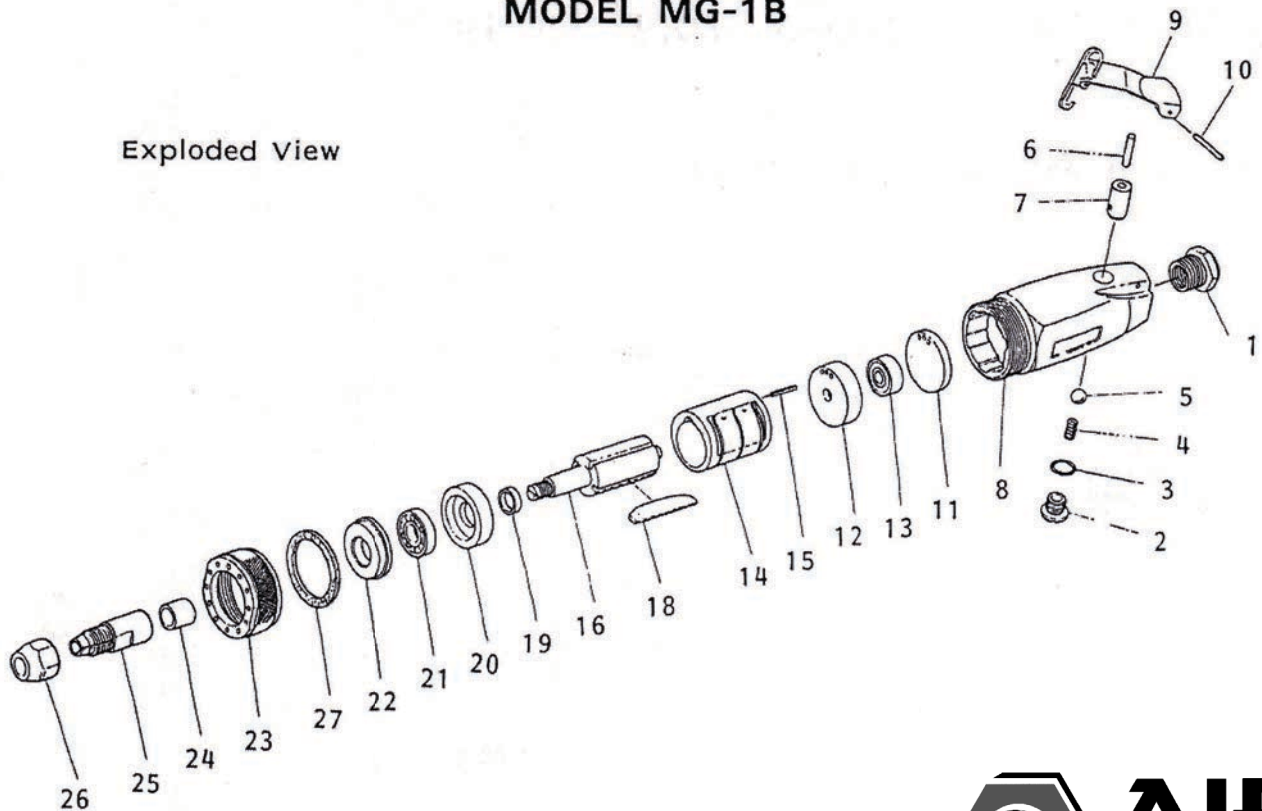

Exploded View

www.air-allied.com.au

Parts List

Symbpl No.	Part No.	Q'ty Req.	Description	Symbpl No.	Part No.	YQ'ty Req.	Description
1	Y31110010	1	Air Inlet (NPT)	15	Y31110150	1	Spring Pin (25×15)
2	Y31110020	1	Plug	16	Y31110160	1	Rotor
3	Y31110030	1	O - Ring (P - 9)	18	Y31110180	4	Rotor Blade
4	Y31110040	1	Spring	19	Y31110190	1	Rotor Ring
5	Y31110050	1	Valve Ball (5/16)	20	Y31110200	1	Front Plate
6	Y31110060	1	Push Rod	21	Y31110210	1	Bearing (EE3)
7	Y31110070	1	Handle Throttle Bush	22	Y31110220	1	Set Plate
8	Y31110080	1	Motor Housing	23	Y31110230	1	Motor Cap
9	Y3111009A	1	Throttle Lever	24	Y31110240	1	Bearing Collar
10	Y50201030	1	Spring Pin (3×22)	25	Y31110256 Y31110254	1 (1)	Collet (3mm) Collet (1/4")
11	Y31110110	1	Rear Plate Seat	26	Y31110260	1	Collet Nut
12	Y31110120	1	Rear Plate	27	Y31110270	1	Muffler Felt
13	Y50110160	1	Bearing (626ZZ)	Accessory			
14	Y31110140	1	Liner				
-	134005012			Spanner H12 mm			
-	134005017			Spanner H17 mm